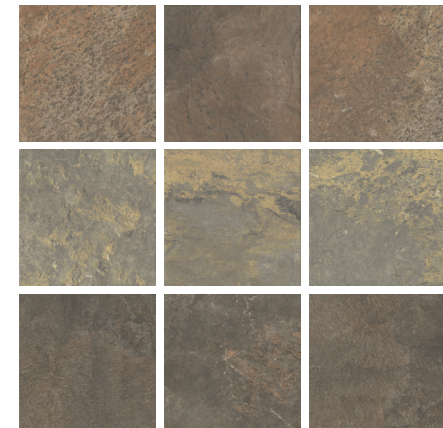

BALI STONE

BALI STONE

30x60cm Mix Brown Fon Glazed Porcelain
Matt Face1

30x60cm Mix Brown Fon Glazed Porcelain
Matt Face2

30x60cm Mix Brown Fon Glazed Porcelain
Matt Face3

30x60cm Mix Brown Fon Glazed Porcelain
Matt Face4

30x60cm Antique Green Fon Glazed Porcelain
Matt Face1

30x60cm Antique Green Fon Glazed Porcelain
Matt Face2

30x60cm Antique Green Fon Glazed Porcelain
Matt Face3

30x60cm Antique Green Fon Glazed Porcelain
Matt Face4

30x60cm Antique Green Fon Glazed Porcelain
Matt Face5

20x20cm Mix Brown Fon Glazed Porcelain Matt

Usage Areas Glazed Porcelain Tile

Size	Surface	Box / m ²	Pallet / m ²	Pallet Box / Piece	Pallet Weight / kg	Pallet Box Dimensions / cm
20x20cm - 8"x8"	Matt	0,52	41,60	13	1385	80x120x98
30x60cm - 12"x24"	Matt	1,80	57,6	32	807,22	80x120x77