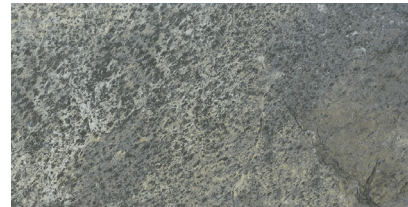

BALI STONE

BALI STONE

30x60cm Mix Brown Fon Glazed Porcelain
Matt Face1

30x60cm Mix Brown Fon Glazed Porcelain
Matt Face2

30x60cm Mix Brown Fon Glazed Porcelain
Matt Face3

30x60cm Mix Brown Fon Glazed Porcelain
Matt Face4

30x60cm Antique Green Fon Glazed Porcelain
Matt Face1

30x60cm Antique Green Fon Glazed Porcelain
Matt Face2

30x60cm Antique Green Fon Glazed Porcelain
Matt Face3

30x60cm Antique Green Fon Glazed Porcelain
Matt Face4

30x60cm Antique Green Fon Glazed Porcelain
Matt Face5

20x20cm Mix Brown Fon Glazed Porcelain Matt

Usage Areas Glazed Porcelain Tile

Size	Surface	Box / m ²	Pallet / m ²	Pallet Box / Piece	Pallet Weight / kg	Pallet Box Dimensions / cm
20x20cm - 8"x8"	Matt	0,52	41,60	13	1385	80x120x98
30x60cm - 12"x24"	Matt	1,80	57,6	32	807,22	80x120x77